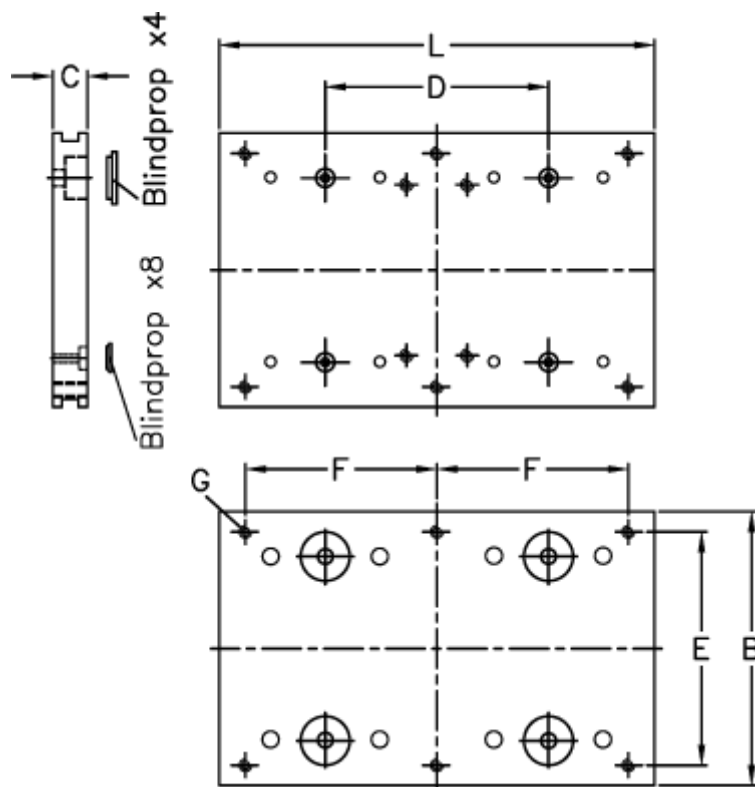

Article number: 057113035150

Description: Hepco GV3 carriage plate CP 35 25 L150

Measures

B	= 95
C	= 12.50
d	= 90
E	= 80
F	= 130
For bearing	= 25
For slide	= S/NS 35
L	= 150

Threaded hole G = 4 x M6